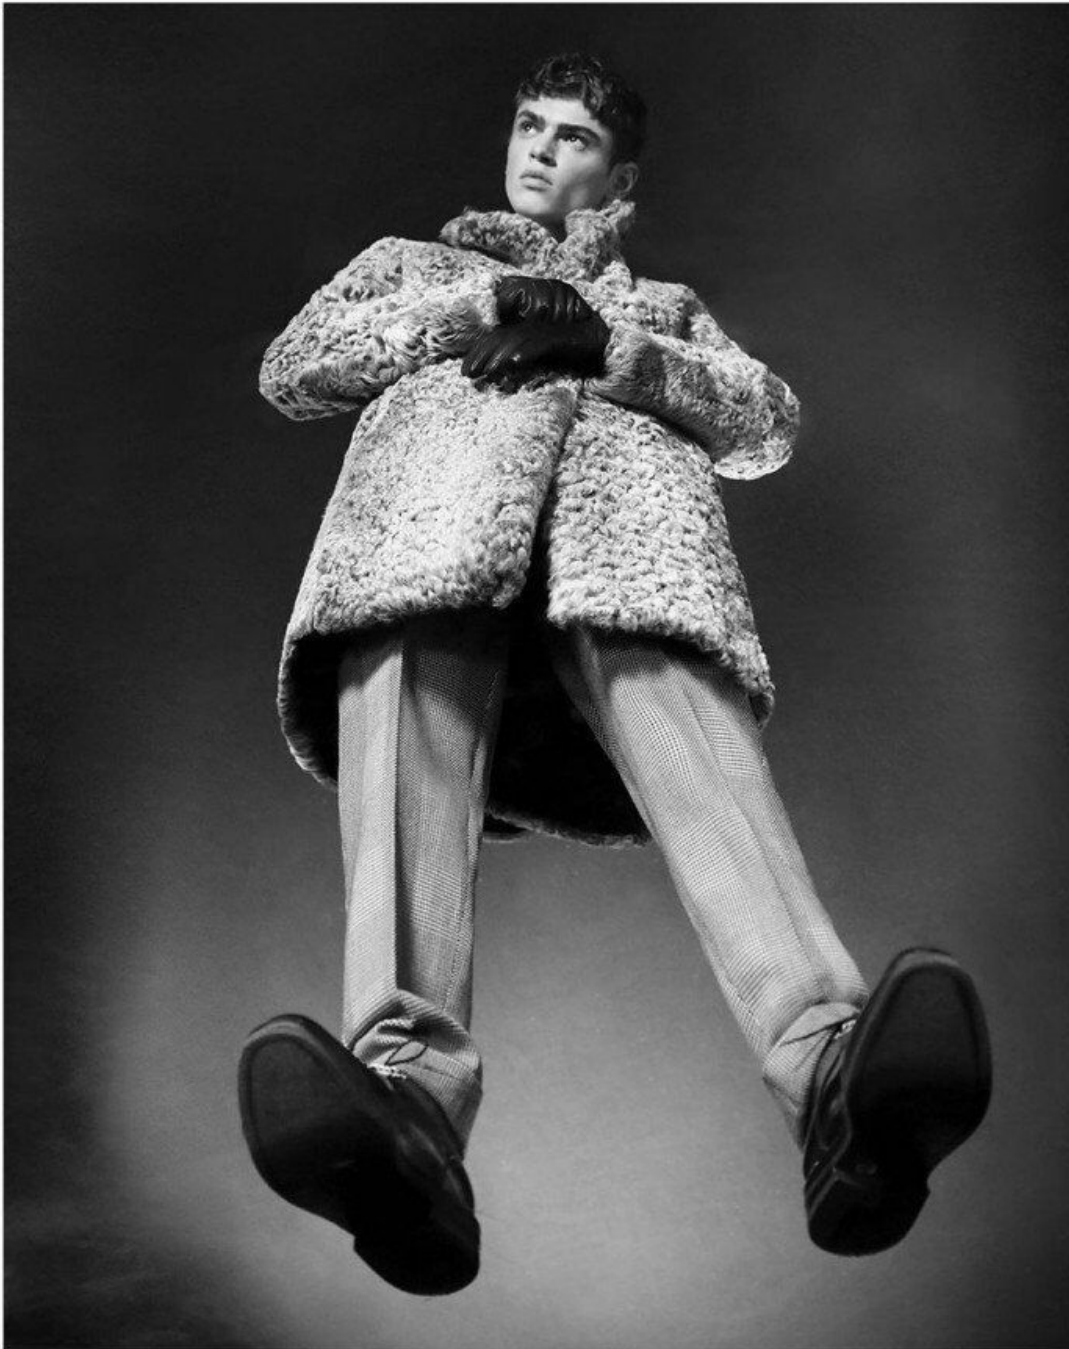

MATTIA GIOVANNONI

height 6'1" · bust 35.5" · waist 29" · hips 37"
shoes size 45 EU/13.5 US/9.5 UK · hair brown · eyes brown

EMPORIO ARMANI

MGM
MODELS