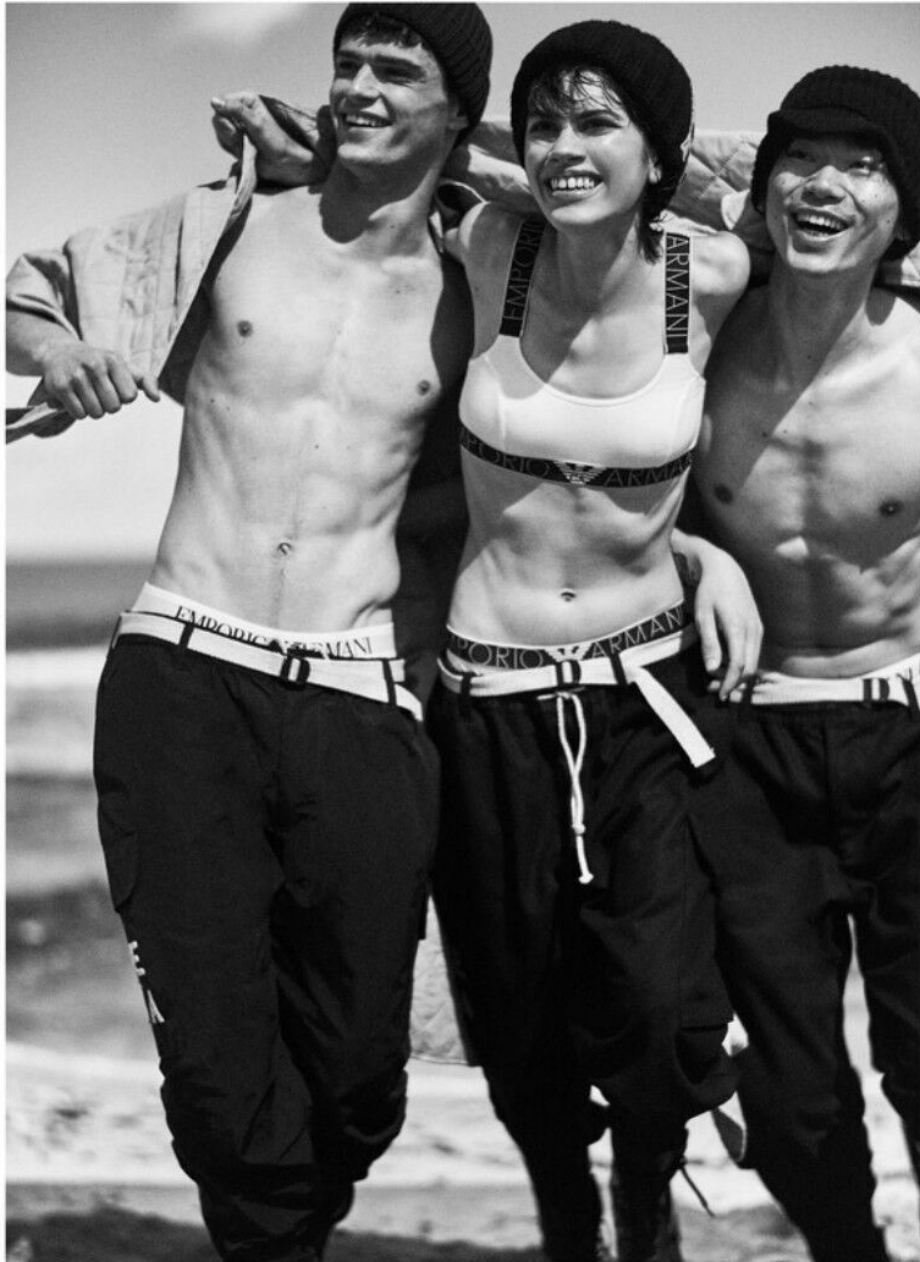

MATTIA GIOVANNONI

height 6'1" · bust 35.5" · waist 29" · hips 37"
shoes size 45 EU/13.5 US/9.5 UK · hair brown · eyes brown

EMPORIO ARMANI

SINCE 1981

MGM
MODELS